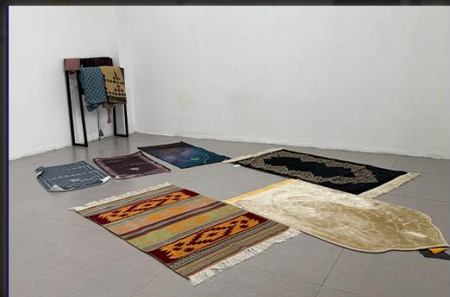

PRAYER ROOM